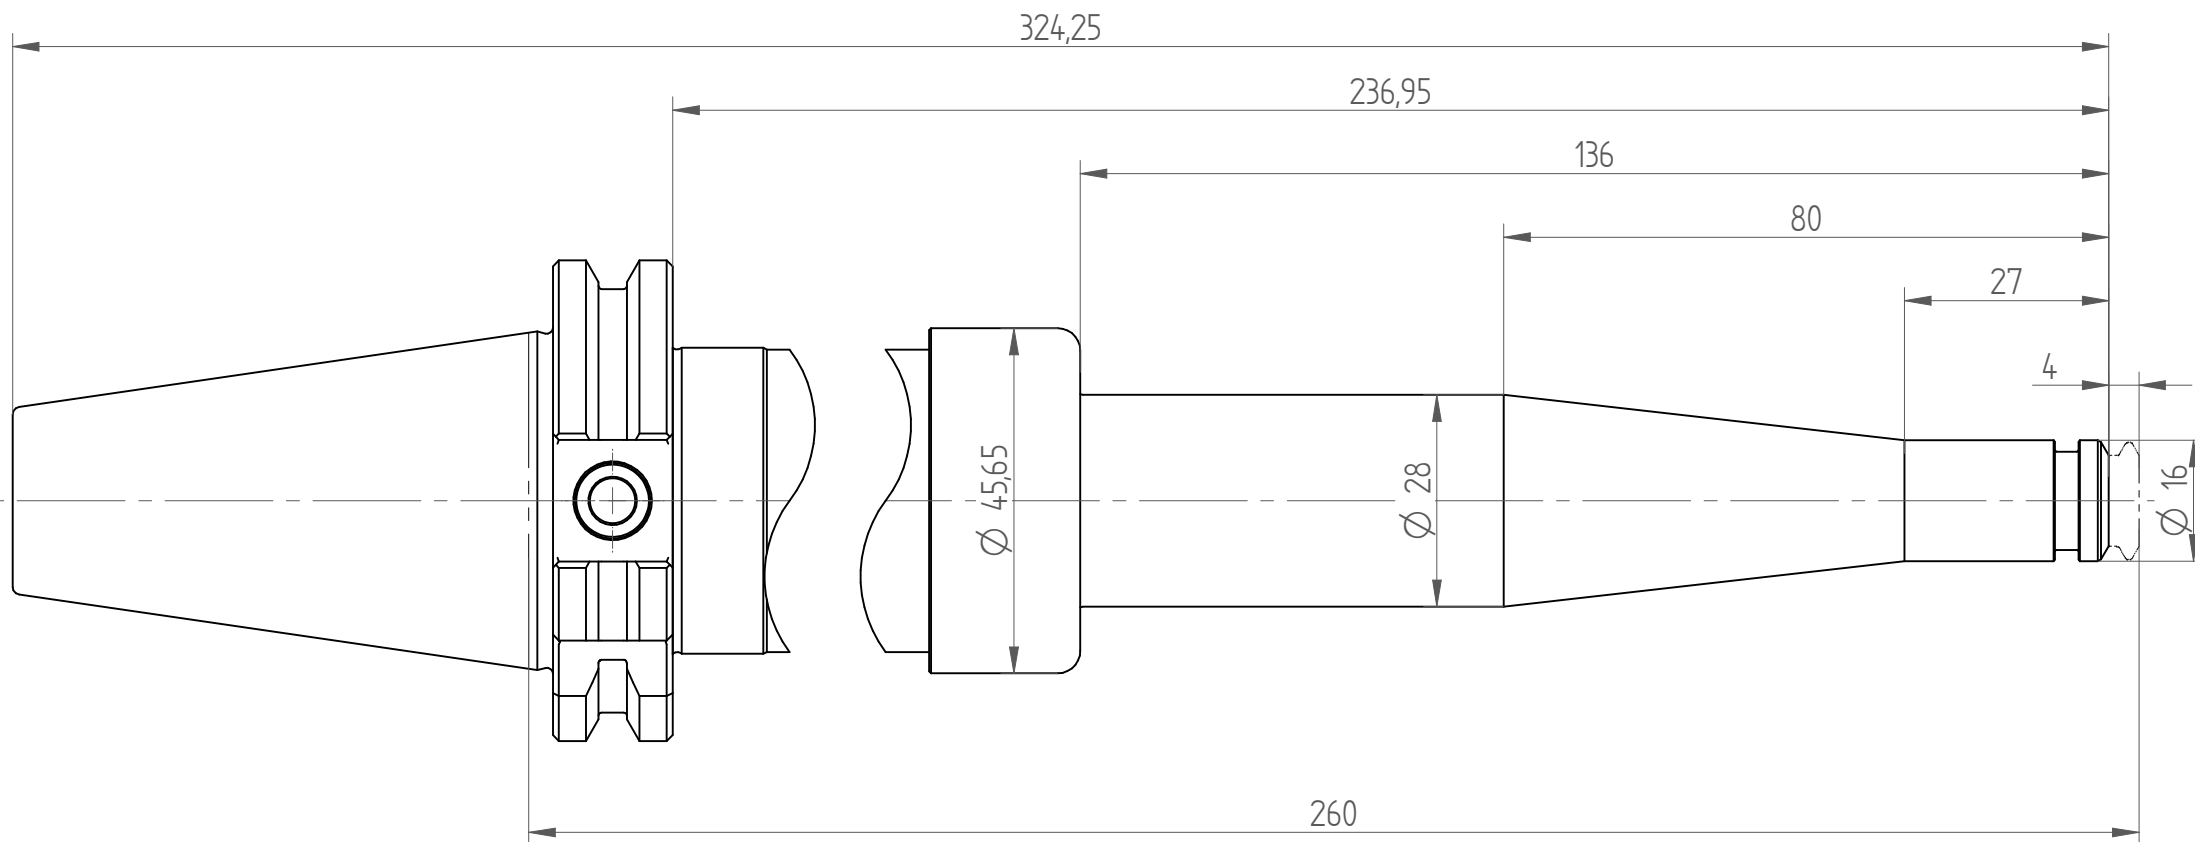

Swiss
Precision
Tools

REGO-FIX®

REGO-FIX AG
Obermattweg 60
4456 Tenniken / Switzerland

Phone +41 61 976 14 66
Fax +41 61 976 14 14
www.rego-fix.com

This is a non-controlled copy. All information given herein is subject to change without notice

The information given herein has been carefully checked and is believed to be correct. REGO-FIX, however, assumes no responsibility or liability for any errors, inaccuracies or omissions that may appear in this drawing

This document is subject to copyright laws. No part of this document may be reproduced or transmitted in any form or any means, electronic or mechanic, for any purpose, without the express written permission of REGO-FIX

Type : TC40_PG10x260_XL
Part No. : 884271090
Date : 15.01.2015
Scale : 1:1